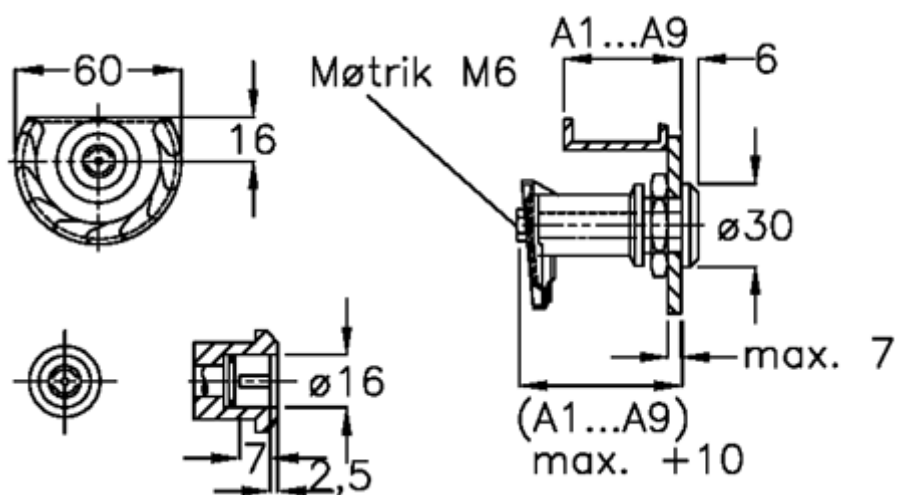

Data Sheet

Article number: 20918032

Description: E+G Door lock
GN 119-VDE-A2

Measures

Door + frame thickness = 22-30

Measure type = A2